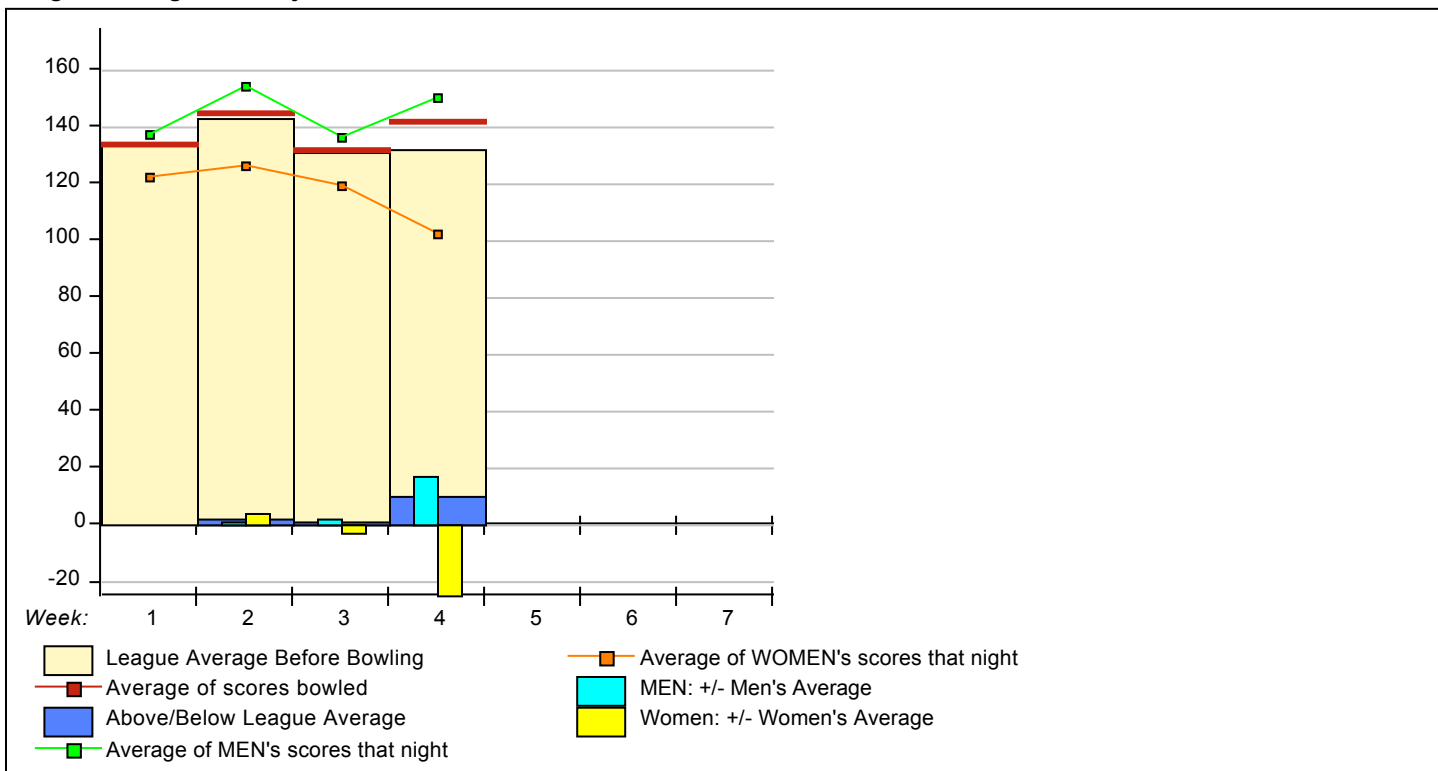

Friday 9:30 pm

3d Bowl

Lanes 13 - 18

USBC Certification:

League Average Week-by-Week

Bracket Payouts

Bowler	Lane	Br 1	Br 2	Refund	Winnings	Amt Paid	Balance Due

Team Standings

Place	#	Team Name	Points Won	Pins + HDCP	Scratch Pins	HDCP Game	HDCP Sers	High Game	High Sers	Year-To-Date WON
1	2	Team 2	21	9665	6740	906	2507	659	1767	21
2	1	Team 1	17	6952	5164	855	2340	686	1833	17
3	4	Team 4	16	6997	4258	838	2438	528	1508	16
4	3	Team 3	14	9362	6872	837	2479	635	1831	14
5	5	Team 5	5	2324	1652	839	2324	615	1652	5
6	6	BYE	0	0	0	0	0	0	0	0

Review of Last Week's Bowling.....

Lanes	Team Name	HDCP -1-	HDCP -2-	HDCP -3-	HDCP Total	Last Wk WON	Team Name	HDCP -1-	HDCP -2-	HDCP -3-	HDCP Total	Last Wk WON
13-14	Team 2	796	798	803	2397	7	BYE	0	0	0	0	0
15-16	Team 4	788	812	838	2438	7	Team 1	0	0	0	0	0
17-18	Team 3	815	827	837	2479	7	Team 5	0	0	0	0	0

Lane Assignments

	13-14	15-16	17-18
Today	1- 5	6- 3	4- 2
Next Week	3- 2	4- 5	1- 6

Season High Scores

Scratch Game	686	Team 1	659	Team 2	635	Team 3
Scratch Series	1833	Team 1	1831	Team 3	1767	Team 2
Handicap Game	906	Team 2	855	Team 1	839	Team 5
Handicap Series	2507	Team 2	2479	Team 3	2438	Team 4