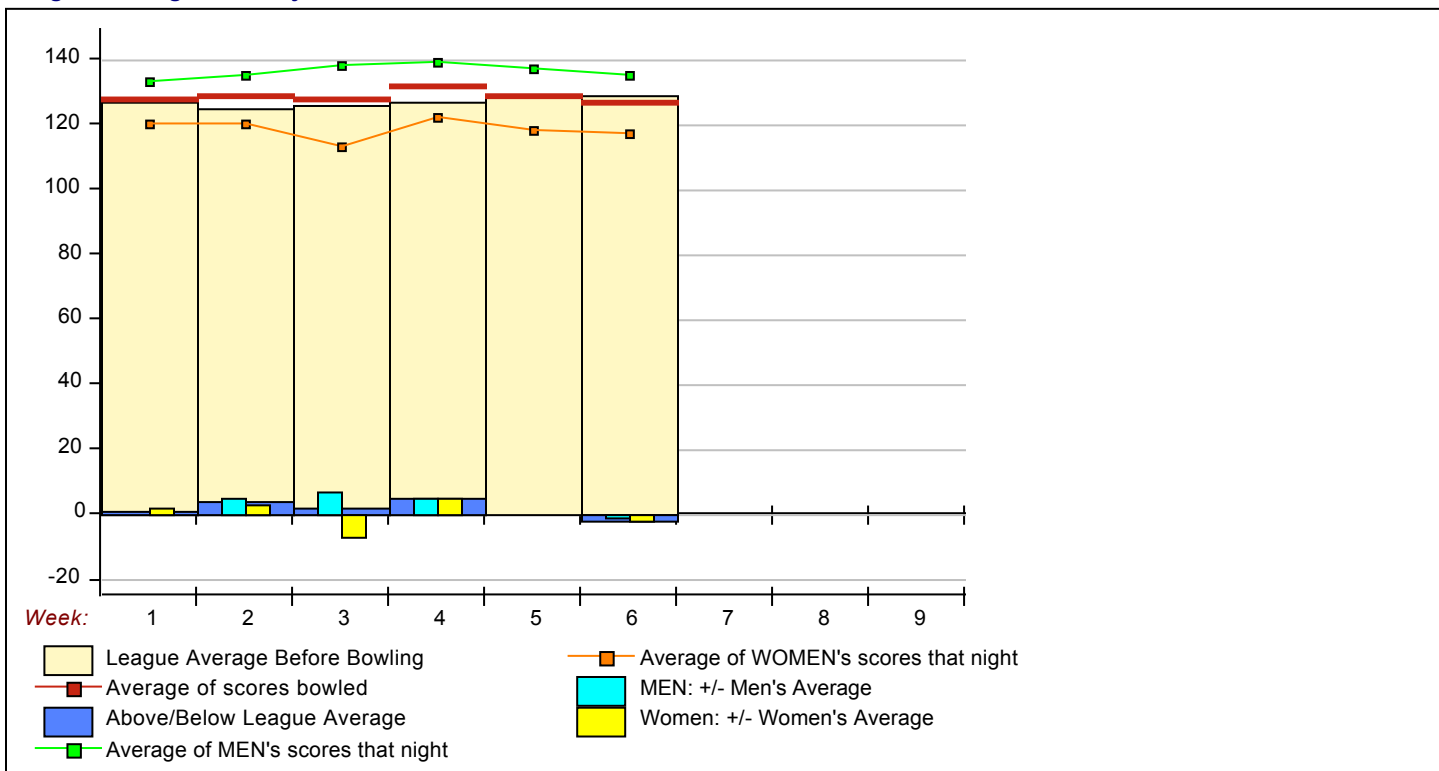

Saturday 6:00 pm

3d Bowl

Lanes 13 - 20

USBC Certification:

League Average Week-by-Week

Bracket Payouts

Bowler	Lane	Br 1	Br 2	Refund	Winnings	Amt Paid	Balance Due

Team Standings

Place	#	Team Name	Points Won	Pins + HDCP	Scratch Pins	HDCP Game	HDCP Sers	High Game	High Sers	Year-To-Date WON
1	8	Minds In The Gutter	29	13904	8912	826	2360	592	1532	29
2	4	Slapshots	25	14128	9106	870	2459	600	1609	25
3	3	Smokin	20	9085	5587	818	2294	528	1429	20
4	7	DYSFUNCUAL	23	14069	9425	910	2539	651	1762	23
5	1	T-Baggers	23	13923	10863	836	2375	663	1839	23
6	6	High Ballers	22	11714	8006	903	2424	657	1713	22
7	5	Sweet n' Bowl	18	13751	8462	850	2324	555	1439	18
8	2	We'll Finish Fourth	18	11544	7518	833	2363	579	1544	18

** Teams appear out of order because standings are determined by percentage of wins to losses, NOT total points

Review of Last Week's Bowling....

Lanes	Team Name	HDCP -1-	HDCP -2-	HDCP -3-	HDCP Total	Last Wk WON	Team Name	HDCP -1-	HDCP -2-	HDCP -3-	HDCP Total	Last Wk WON
13-14	We'll Finish Fourth	741	782	777	2300	7	Smokin	0	0	0	0	0
15-16	Minds In The Gutter	799	705	826	2330	5	Sweet n' Bowl	736	709	777	2222	2
17-18	Slapshots	868	758	787	2413	7	T-Baggers	750	752	769	2271	0
19-20	High Ballers	755	739	711	2205	4	DYSFUNCUAL	728	738	764	2230	3

Lane Assignments

	13-14	15-16	17-18	19-20
Today	4-7	6-1	8-2	3-5
Next Week	4-7	6-1	8-2	3-5

Season High Scores