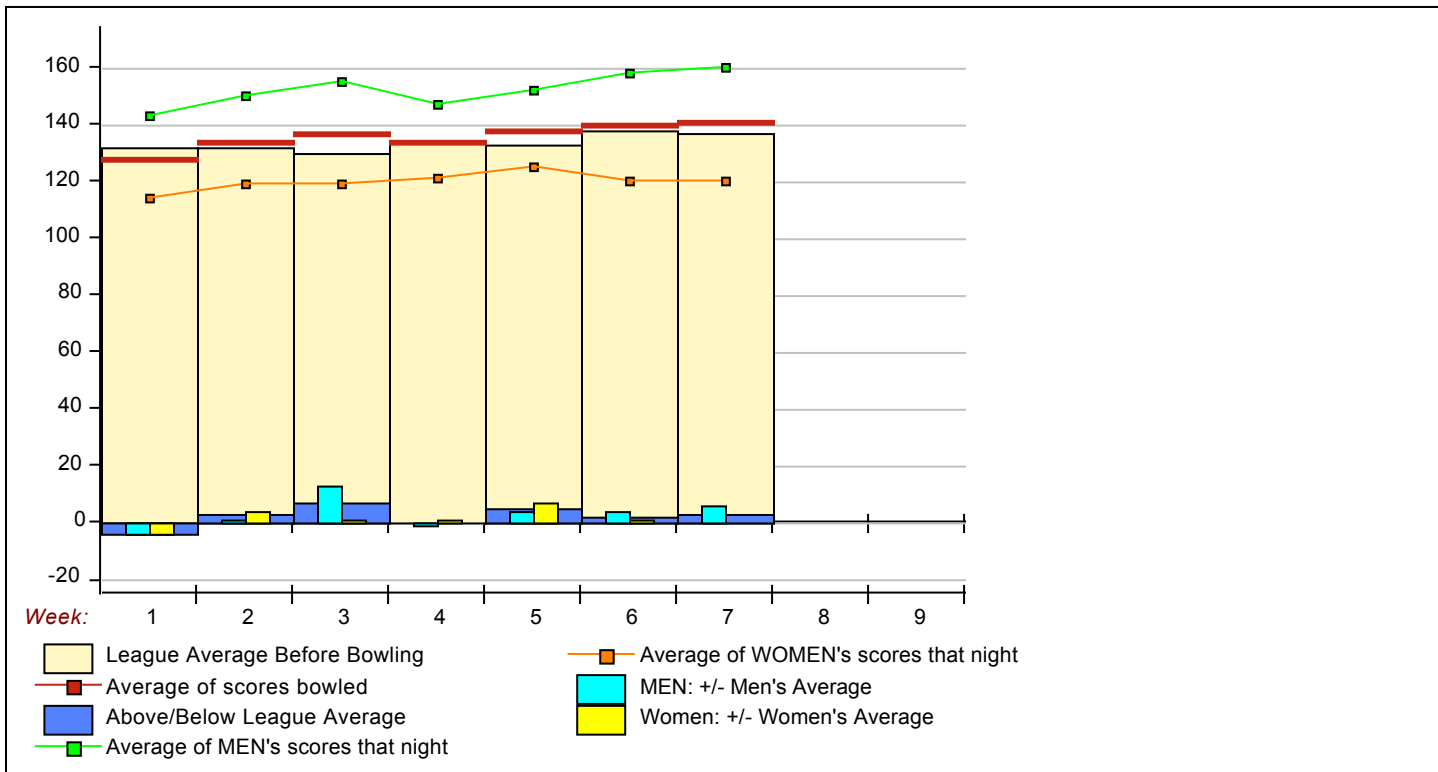

Saturday 6:00 pm

3 D Bowl

Lanes 3 - 20

USBC Certification:

President: Dennis Kenny (847)516-1552 is on Lane 3

Treasurer: Kathy Solum (815)363-3492

League Average Week-by-Week

Bracket Payouts

Bowler	Lane	Br 1	Br 2	Refund	Winnings	Amt Paid	Balance Due

Team Standings

Place	#	Team Name	Points Won	Pins + HDCP	Scratch Pins	HDCP Game	HDCP Sers	High Game	High Sers	Year-To-Date WON
1	2	3 D's and a K	37	17159	12302	898	2551	683	1880	37
2	14	Who Gives A Split	36	16845	13011	867	2541	674	1962	36
3	8	Radzaks	32	16757	12431	952	2559	726	1881	32
4	15	One In a Row Baby !!!	27	16556	14312	893	2653	778	2308	27
5	6	It's All Good	25	16702	12163	904	2609	678	1973	25
6	1	Balls Of Glory	25	16149	10785	836	2415	574	1608	25
7	11	Team 18	25	15974	11408	842	2368	622	1717	25
8	10	River Rats R Back	24	16539	11352	940	2526	672	1722	24
9	4	Need A Beer	24	16400	10031	887	2412	597	1504	24
10	12	Bi Polar Bowlers	24	14121	10179	872	2534	641	1841	24
11	5	The Pretenders	23	13848	9426	817	2368	578	1651	23
12	17	Wild Balls	23	11152	7099	815	2357	524	1514	23
13	7	Shut Up N Bowl	22	14015	9221	842	2439	568	1653	22
14	18	Team 16	21	13975	9274	821	2412	558	1618	21
15	13	Team 13	20	13890	8139	850	2432	530	1472	20
16	3	P.O.B.	19	16045	10090	839	2411	549	1541	19
17	16	Bowling Stones	18	16286	11546	868	2396	645	1727	18
18	9	Bowling Stones	16	16108	9754	870	2383	567	1470	16